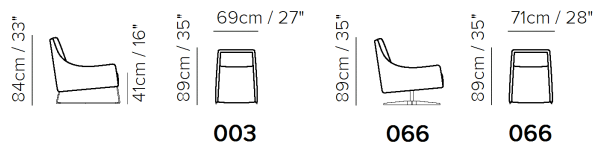

■ Vers. 066

■ Vers. 066

■ Vers. 003

SCHEMATICS

TECHNICAL INFORMATION

	COVERING	Leather <input checked="" type="checkbox"/>	Soft Cover <input checked="" type="checkbox"/>			
	LEGS	Wood <input type="checkbox"/> Castors <input type="checkbox"/>	Plastic <input type="checkbox"/>	Metal <input checked="" type="checkbox"/>	Metal <input checked="" type="checkbox"/>	Upholstered <input type="checkbox"/>
	FILLING	Arms <input type="checkbox"/> Fiber <input checked="" type="checkbox"/> Foam <input type="checkbox"/> Feather/Fiber Mix <input type="checkbox"/> Feather	Seat cushion <input type="checkbox"/> Fiber <input checked="" type="checkbox"/> Foam <input type="checkbox"/> Feather/Fiber Mix <input type="checkbox"/> Feather	Back cushion <input type="checkbox"/> Fiber <input checked="" type="checkbox"/> Foam <input type="checkbox"/> Feather/Fiber Mix <input type="checkbox"/> Feather		
	COMFORT	Firm Comfort <input type="checkbox"/>	Standard Comfort <input checked="" type="checkbox"/>			
	FUNCTION	Bed <input type="checkbox"/>	Electric motion <input type="checkbox"/>	Motion <input type="checkbox"/>	Recliner <input type="checkbox"/>	Sliding <input type="checkbox"/>
	OPTIONS	Removable <input type="checkbox"/>	Nails <input type="checkbox"/>	Contrast Stitching <input type="checkbox"/>		

NOTES

- Tight Seat Cushion (the seat cushions of the models are fixed to the frame)
- Tight Back Cushion (the back cushions of the models are fixed to the frame)
- Wood Frame
- Plastic Wrap (the model will be wrapped in a plastic bag)
- With Feet Assembled (the model will be loaded with feet already mounted on the sofa)
- Front feet are slightly higher in respect to rear.
- Feet available in metal finishing 77 (Glossy Chromed)
- Metal base available in metal finishings 75 (Glazed Nickel) / 78 (Black Chrome)
- Feet height 23,0/17,0 cm